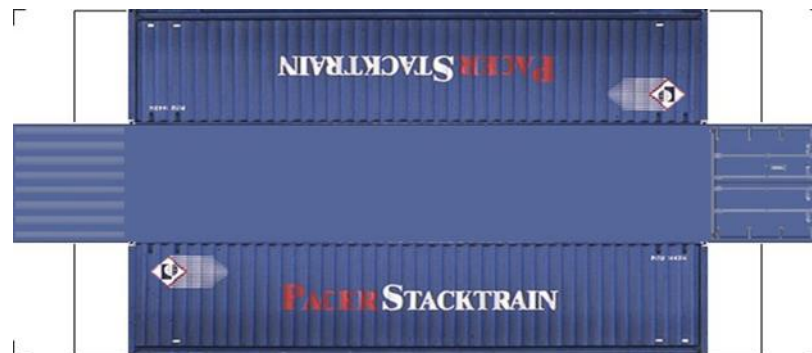

BUILD YOUR OWN (N SCALE) 40ft SHIPPING CONTAINERS

[Click to watch instructional video](#)

BUILD YOUR OWN (40ft SHIPPING CONTAINERS) N SCALE

Drawn By
www.krafttrains.com