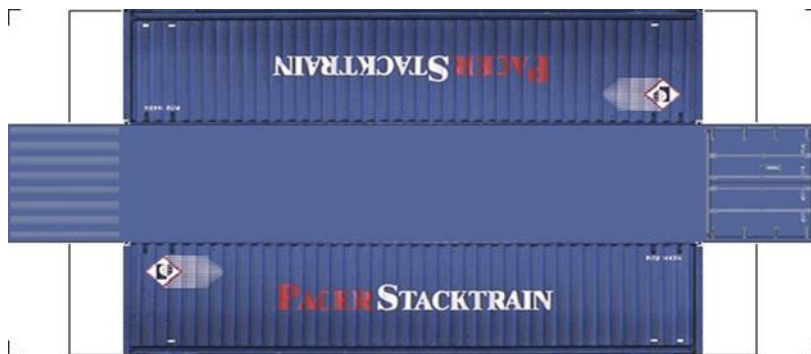

BUILD YOUR OWN (N SCALE) 40ft SHIPPING CONTAINERS

[Click to watch instructional video](#)

BUILD YOUR OWN (40ft SHIPPING CONTAINERS) N SCALE

Drawn By
www.krafttrains.com