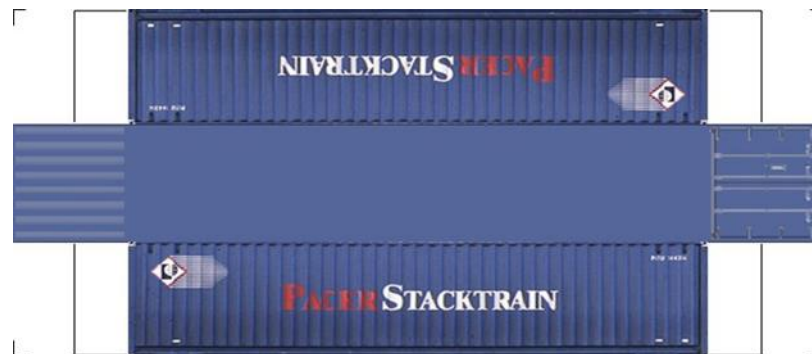

BUILD YOUR OWN (N SCALE) 40ft SHIPPING CONTAINERS

[Click to watch instructional video](#)

BUILD YOUR OWN (40ft SHIPPING CONTAINERS) N SCALE

Drawn By
www.krafttrains.com