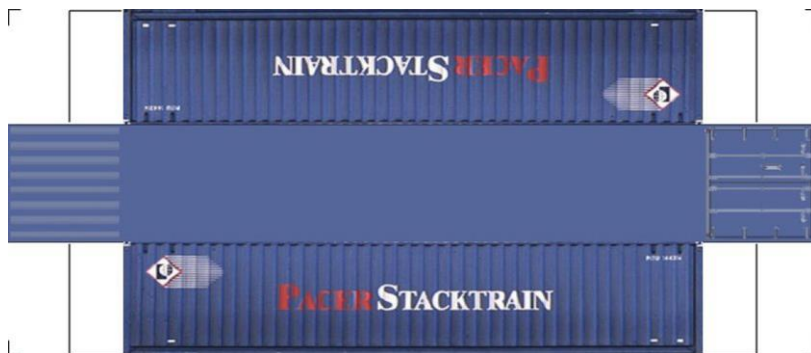

BUILD YOUR OWN (N SCALE) 40ft SHIPPING CONTAINERS

[Click to watch instructional video](#)

BUILD YOUR OWN (40ft SHIPPING CONTAINERS) N SCALE

Drawn By
www.krafttrains.com